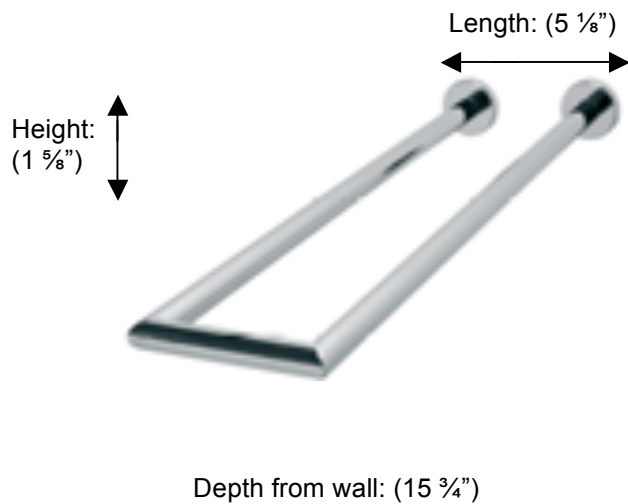

POMBO™

AXIS

PX247040 Double Perpendicular Towel Rail

**Description:**

Double Perpendicular Towel Rail

Finishes:

-  CR – Chrome
-  PV – Polished Brass
-  UB – Unlacquered Brass
-  MB – Matte Black
-  NI – Polished Nickel
-  ES – Satin Nickel
-  GD – Gold

Material:

Brass

Method of Attachment:

Direct to wall

Country of Origin:	Portugal
---------------------------	----------

All Dimensions are approximate